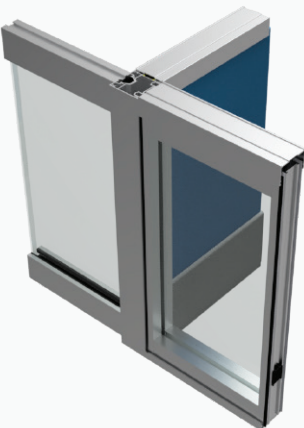

SYMBIO[®]
FRAMELESS

FRAMELESS WALLS

More glass, less aluminum. SYMBIO Frameless is designed to maximize natural light and visual connectivity. The system transforms the close interaction of how buildings, employees, and the elements are coordinated in one living relationship.

+ SYSTEM ATTRIBUTES

SYMBIO Frameless is a high performance center glazed system that focuses on maximizing the amount of exposed glass with minimal overall framework. Using a simple kit of parts assures a smooth installation with beautiful joints for an exquisite finish even your most discerning clients will love!

- There are 2 ½" x 1 5/8" aluminum framing components available.
- A two-piece lower track is available for efficient installation (with 1" overall tolerance).

- Top and bottom runners are available for an efficient layout.
- A center glazed pocket design is available for ½" glass (up to 40 STC).

- Maximum height for the walls is 10'.
- Engineered to work with multiple door types and the entire family of SYMBIO products.

+ DESIGN PICTURES

- Black powder coat finish
- ½ clear tempered glass with privacy film
- Frameless glass sliding door
- Architectural door pull